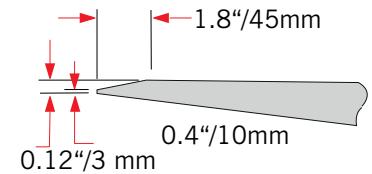

## Fork tapers, bevels and chisel options

- Standard Taper
- Full top taper
- Full bottom taper
- Two stage lumber taper

- Polished (optional, please pick)

## Dimensions fork tapers, bevels and chisel options

Standard Taper - No Bevel

Standard Taper - With Bevel

Standard - Full Taper with top or bottom bevel

Chisel Tip

Two stage lumber taper

**FURTHER OPTIONS ON REQUEST!**